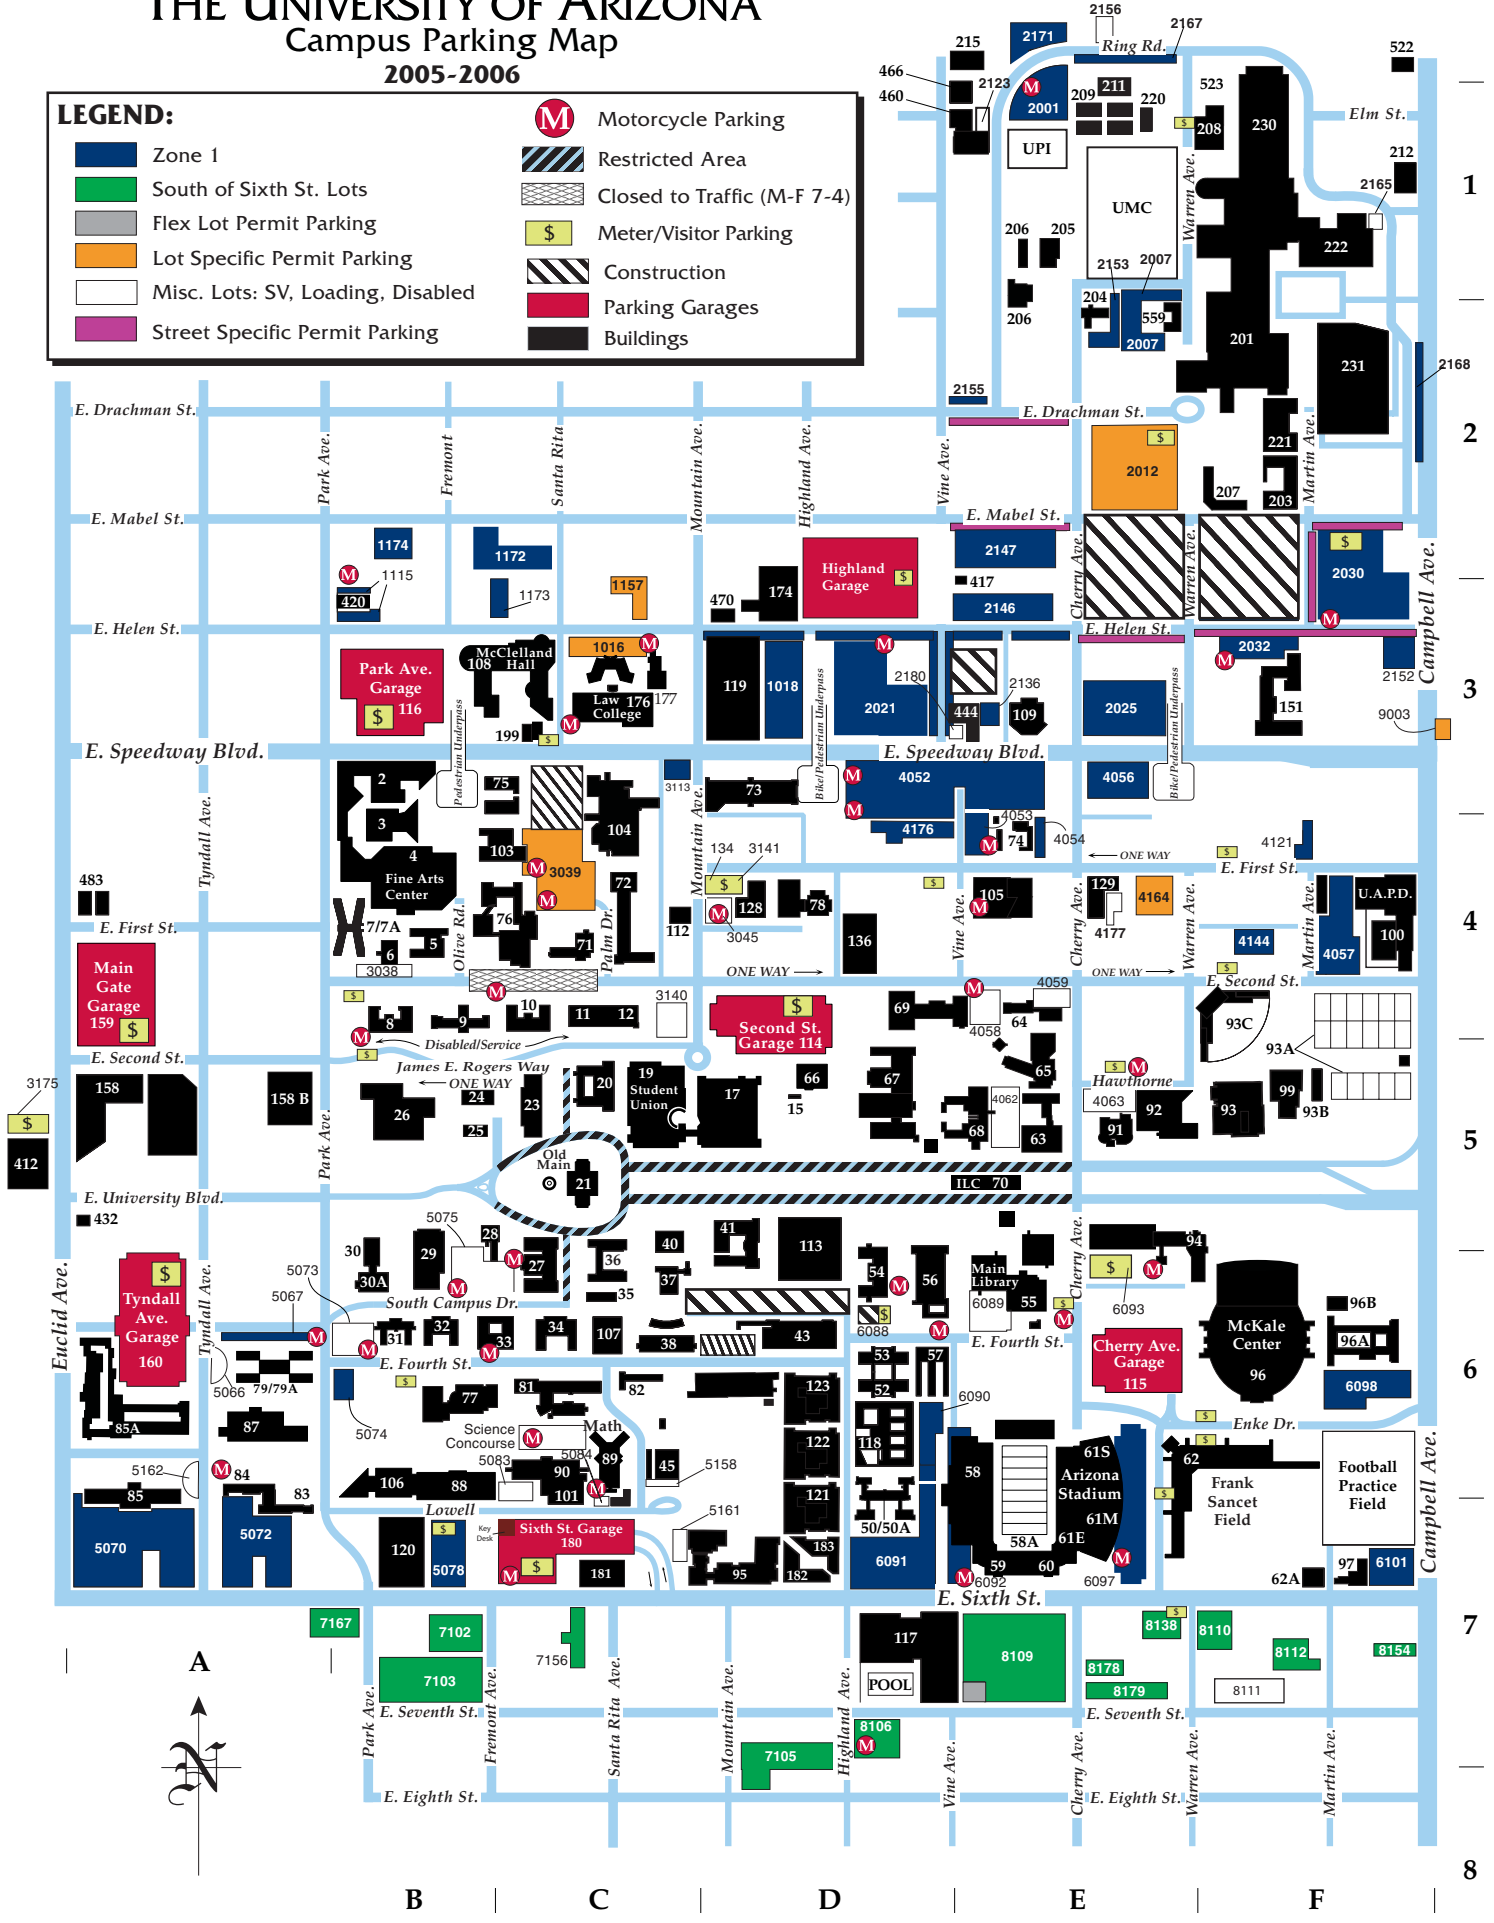

THE UNIVERSITY OF ARIZONA

Campus Parking Map

2005-2006

LEGEND:

	Zone 1		Motorcycle Parking
	South of Sixth St. Lots		Restricted Area
	Flex Lot Permit Parking		Closed to Traffic (M-F 7-4)
	Lot Specific Permit Parking		Meter/Visitor Parking
	Misc. Lots: SV, Loading, Disabled		Construction
	Street Specific Permit Parking		Parking Garages
			Buildings

1
2
3
4
5
6
7
8

B | C | D | E | F