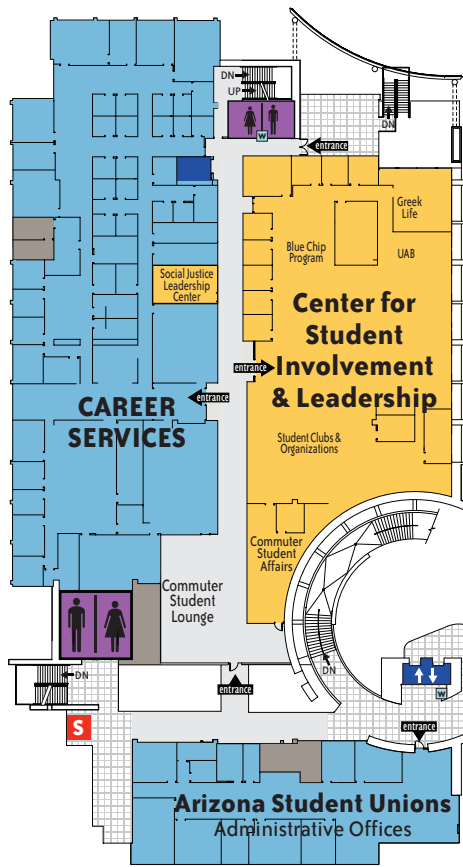

fourth level—4th floor

KEY SPACES
on this level

Career Services

Center for Student Involvement & Leadership:
Blue Chip Program
Commuter Student Affairs
Greek Life
Off-Campus Housing
Social Justice Leadership Center
Student Clubs & Organizations
UAB

Meeting Rooms:

Agave
Copper
Presidio
Tubac
Ventana

Arizona Student Unions

Administrative Offices

<floor plan key>

- | | | | |
|-----------|---------------|--------------------------|------------|
| Food | Involvement | Services | Water |
| Retail | Meeting Rooms | Walkway | Restricted |
| Elevators | Restrooms | Designated Smoking Areas | |

THE UNIVERSITY OF ARIZONA

STUDENT UNION MEMORIAL CENTER

(floor plan/directory)

Your guide to finding your way in the new Student Union Memorial Center.

The Student Union Memorial Center (SUMC) is not a place of unrestricted public access. The SUMC is intended for the use of students, faculty, staff, guests of the University, and participants in authorized on-campus activities. Loitering or interfering with this intended use is prohibited, and violators will be required to leave.

KEY SPACES
on this level

Bookstore

Textbooks, Computer Store, Book Buyback

Wilbur's Underground:

Cellar Lounge
Cellar Restaurant
Computer Lab
Games Room
TV Lounge
Vending & ATMs

<floor plan key>

- | | | | |
|-----------|---------------|--------------------------|------------|
| Food | Involvement | Services | Water |
| Retail | Meeting Rooms | Walkway | Restricted |
| Elevators | Restrooms | Designated Smoking Areas | |