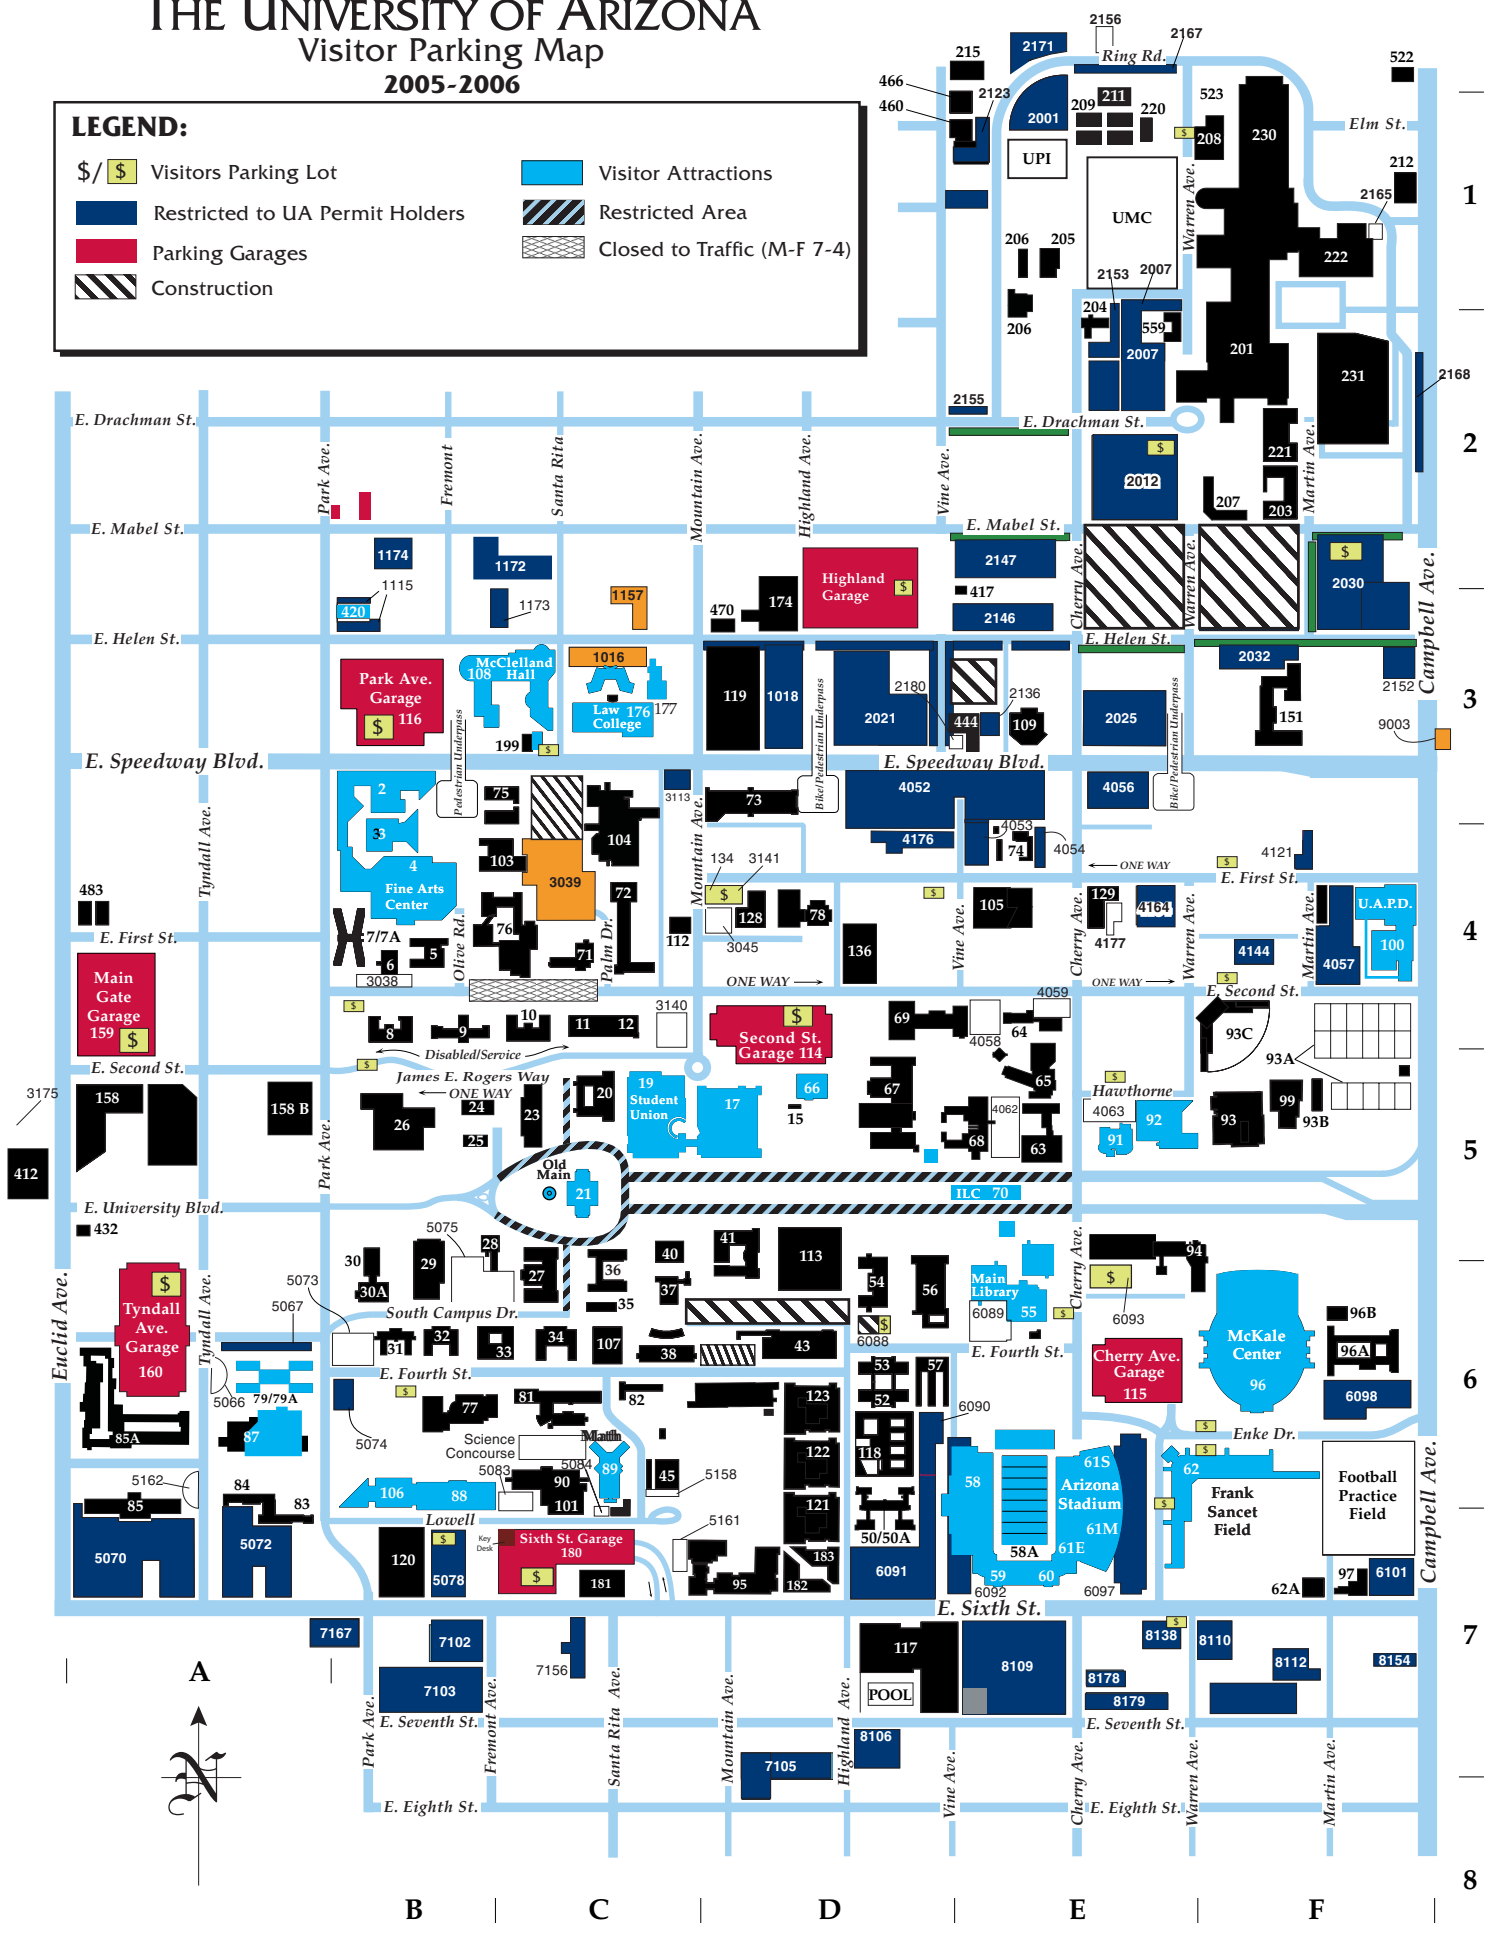

THE UNIVERSITY OF ARIZONA

Visitor Parking Map

2005-2006

LEGEND:

Visitors Parking Lot	Visitor Attractions
Restricted to UA Permit Holders	Restricted Area
Parking Garages	Closed to Traffic (M-F 7-4)
Construction	

B | C | D | E | F

1
2
3
4
5
6
7
8